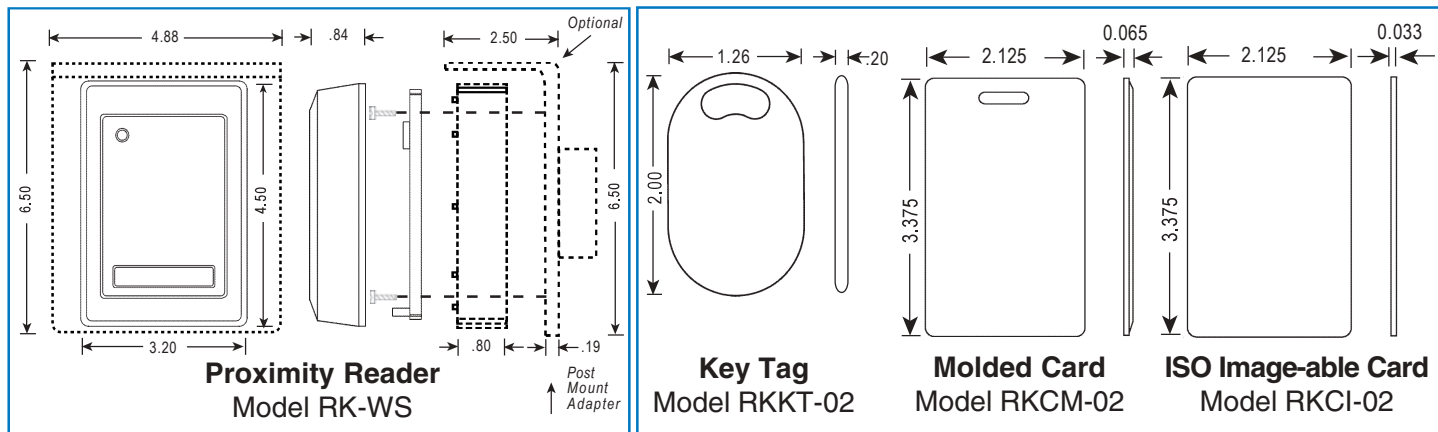

Installation of the Radio Key® RK-WS is easy. Two screws mount the unit easily to a single-gang electrical box, masonry wall, post, or almost any surface.

*U.S. PATENT 6317027

Secura Key
A Division of SOUNDCRAFT Inc.

All dimensions in drawings are indicated in inches.

PHYSICAL

| | Proximity Reader | Key Tag | Molded Card | ISO Image-able Card |
|----------|--------------------|--------------------|---------------------|---------------------|
| Depth | 0.84" (2.13 cm) | 0.20" (0.50 cm) | 0.065" (0.17 cm) | 0.033" (0.08 cm) |
| Width | 3.20" (8.12 cm) | 1.26" (3.20 cm) | 2.125" (5.40 cm) | 2.125" (5.40 cm) |
| Height | 4.50" (11.43 cm) | 2.00" (5.00 cm) | 3.375" (8.57 cm) | 3.375" (8.57 cm) |
| Weight | 2.8 oz. (80.40 gm) | 0.25 oz. (7.20 gm) | 0.39 oz. (11.16 gm) | 0.20 oz (5.67 gm) |
| Material | Lexan® | ABS | ABS | PVC |
| Color | Beige | Black | White | White |