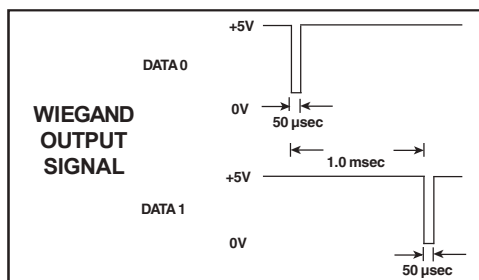

ENVIRONMENT

Access Control Unit and Card/Key Tag

Ambient Temperature	-40° to +70°C (-40° to +158°F)
Humidity	0 to 100%

OPERATIONAL

Reading Distance	Molded Card: Up to 8" (20.32 cm); Key Tag and ISO Card: Up to 6" (15.24 cm)
Card/Key Tag Operation	Passive
Transmit Frequency	125 kHz

This product complies with UL 294 Standards, with Part 15, Class B FCC Rules and meets R&TTE Requirements (European Standards).

WARRANTY

"This product is warranted against defects in materials and workmanship for a period of 2 years from the date of purchase. Secura Key shall, at its option, either replace or repair this product, if returned to us freight prepaid within the warranty period. This warranty does not include freight, taxes, duties, or installation expenses. THE WARRANTY SET FORTH ABOVE IS EXCLUSIVE AND NO OTHER WARRANTY, WHETHER WRITTEN OR ORAL, IS EXPRESSED OR IMPLIED. SECURA KEY SPECIFICALLY DISCLAIMS ANY IMPLIED WARRANTIES OR MERCHANTABILITY AND FITNESS FOR A PARTICULAR PURPOSE. The remedies provided herein are the buyers' sole and exclusive remedies. In no event shall Secura Key be liable for direct, indirect, special, incidental or consequential damages (including loss of profits), whether based on contract, tort or any other legal theory." Contact Secura Key for Card/Tag and Export Warranty Policies.

DISTRIBUTED BY:

A Division of SOUND CRAFT Inc.
20447 NORDHOFF STREET
CHATSWORTH, CA 91311
PHONE (818) 882-0020 FAX (818) 882-7052
TOLL-FREE (800) 891-0020
Website: <http://www.securakey.com>
E-mail: mail@securakey.com