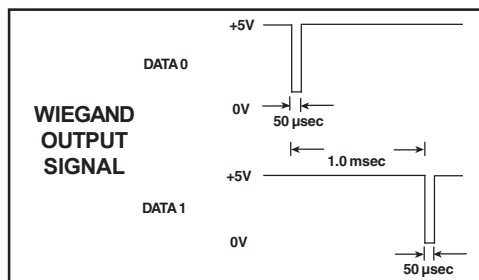

ENVIRONMENT

Access Control Unit and Card/Key Tag
Ambient Temperature -40° to +70°C (-40° to +158°F)
Humidity 0 to 100%
NOTE: Two or more RK-WL readers must be mounted at least eight feet apart.

OPERATIONAL

Transmit Frequency 125 kHz
Card/Key Tag Operation Passive
Reading Distance Molded Card: Up to 36" (91.44 cm); Key Tag and ISO Card: Up to 26" (66.04 cm)
Maximum read range is achieved under ideal conditions. Many installations will yield shorter read ranges. Earth ground and regulated DC power are required for the best performance.

This product complies with Part 15 of the Class B FCC Rules.

WARRANTY (U.S. and Canadian)

"This product is warranted against defects in materials and workmanship for a period of 2 years from the date of purchase. Secura Key shall, at its option, either replace or repair this product, if returned to us freight prepaid within the warranty period. This warranty does not include freight, taxes, duties, or installation expenses. THE WARRANTY SET FORTH ABOVE IS EXCLUSIVE AND NO OTHER WARRANTY, WHETHER WRITTEN OR ORAL, IS EXPRESSED OR IMPLIED. SECURA KEY SPECIFICALLY DISCLAIMS ANY IMPLIED WARRANTIES OR MERCHANTABILITY AND FITNESS FOR A PARTICULAR PURPOSE. The remedies provided herein are the buyers' sole and exclusive remedies. In no event shall Secura Key be liable for direct, indirect, special, incidental or consequential damages (including loss of profits), whether based on contract, tort or any other legal theory." Contact Secura Key for Card/Tag and Export Warranty Policies.

DISTRIBUTED BY:

20447 NORDHOFF STREET
CHATSWORTH, CA 91311
PHONE (818) 882-0020 FAX (818) 882-7052
TOLL-FREE (800) 891-0020
Website: www.securakey.com
E-mail: mail@securakey.com