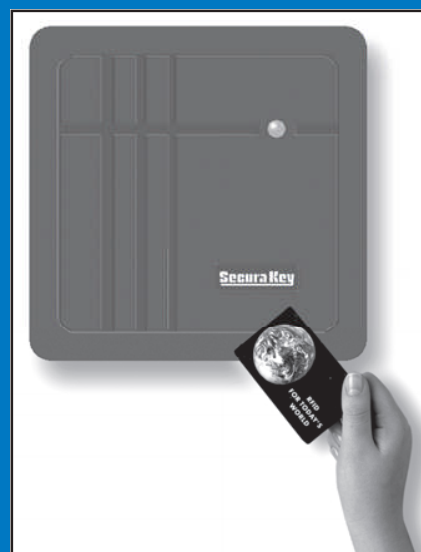

Specifications subject to change without notice
©COPYRIGHT 2002 5511