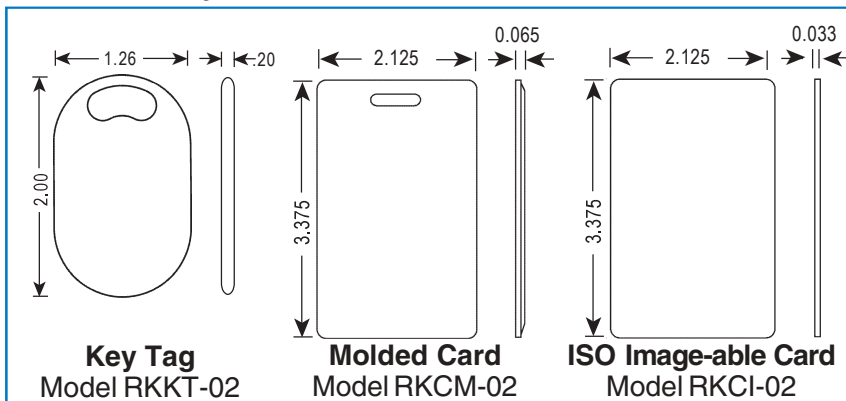

Installation of the RK-WL is easy. The reader can be mounted to a single-gang or a double-gang electrical box, to a parking pedestal or to virtually any flat surface.

* Read range varies depending upon location and radio-frequency environment. While 36" range can be achieved under excellent conditions, your results may vary. Generally speaking, outdoor installations will provide more range than interior installations.

**U.S.PATENT #6317027

Specifications subject to change without notice
©COPYRIGHT 2002 5511

RADIO KEY® RK-WL - SPECIFICATIONS

All dimensions in drawings are indicated in inches.

PHYSICAL	Proximity Reader	Key Tag	Molded Card	ISO Image-able Card
Depth	1.20" (3.05 cm)	0.20" (0.50 cm)	0.065" (0.17 cm)	0.033" (0.08 cm)
Width	12.0" (30.48 cm)	1.26" (3.20 cm)	2.125" (5.40 cm)	2.125" (5.40 cm)
Height	12.0" (30.48 cm)	2.00" (5.00 cm)	3.375" (8.57 cm)	3.375" (8.57 cm)
Weight	22.0 oz. (0.62 kg)	0.25 oz. (7.20 gm)	0.39 oz. (11.16 gm)	0.20 oz. (5.67 gm)
Material	ABS	ABS	ABS	PVC
Color	Black-Std; (Beige-opt.)	Black	White	White

POWER REQUIREMENTS 12-14 VDC, 300 mA avg., 350 mA peak. A regulated power supply is required.

OUTPUTS & INPUTS

Wiegand Output
LED/Buzzer Control
Cable Required

Data 1 and Data 0
LED
Buzzer

Output Sink Current: 100mA; Output Source Current: 5mA
Bicolor (Red or Green)
Short chirp upon presentation of any compatible Secura Key transponder, also controlled by input.

Maximum Distance
500 ft.- 5 to 7 conductor 20 gauge shielded cable (depends on LED and Buzzer control used)

READER CONNECTION

WIRE #	WIRE COLOR	DESCRIPTION
1	RED	12-14 VDC
2	BLACK	GROUND
3	GREEN	DATA-0
4	WHITE	DATA-1
5	BROWN	RED LED INPUT *
6	ORANGE	GREEN LED INPUT *
7	BLUE	BUZZER INPUT *
8	VIOLET	HOLD LINE *
9	GRAY	EARTH GROUND