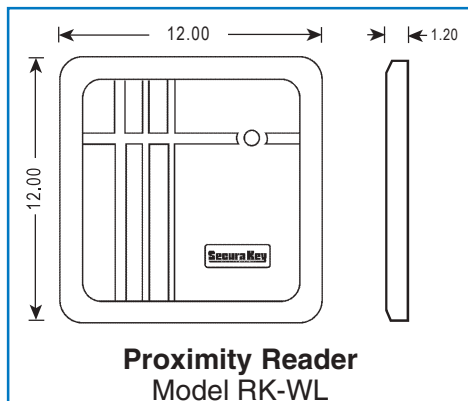

**U.S.PATENT #6317027

Specifications subject to change without notice
©COPYRIGHT 2002 5511

RADIO KEY® RK-WL - SPECIFICATIONS

All dimensions in drawings are indicated in inches.

PHYSICAL	Proximity Reader	Key Tag	Molded Card	ISO Image-able Card
Depth	1.20" (3.05 cm)	0.20" (0.50 cm)	0.065" (0.17 cm)	0.033" (0.08 cm)
Width	12.0" (30.48 cm)	1.26" (3.20 cm)	2.125" (5.40 cm)	2.125" (5.40 cm)
Height	12.0" (30.48 cm)	2.00" (5.00 cm)	3.375" (8.57 cm)	3.375" (8.57 cm)
Weight	22.0 oz. (0.62 kg)	0.25 oz. (7.20 gm)	0.39 oz. (11.16 gm)	0.20 oz. (5.67 gm)
Material	ABS	ABS	ABS	PVC
Color	Black-Std; (Beige-opt.)	Black	White	White

Maximum Distance
500 ft.- 5 to 7 conductor 20 gauge shielded cable (depends on LED and Buzzer control used)

READER CONNECTION

WIRE #	WIRE COLOR	DESCRIPTION
1	RED	12-14 VDC
2	BLACK	GROUND
3	GREEN	DATA-0
4	WHITE	DATA-1
5	BROWN	RED LED INPUT *
6	ORANGE	GREEN LED INPUT *
7	BLUE	BUZZER INPUT *
8	VIOLET	HOLD LINE *
9	GRAY	EARTH GROUND