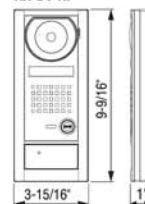

Unit Dimensions:

AX-DV-XP