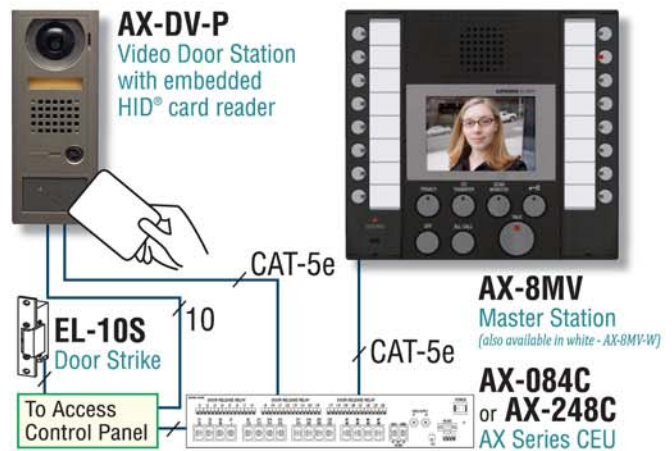

AX Series sample drawing*