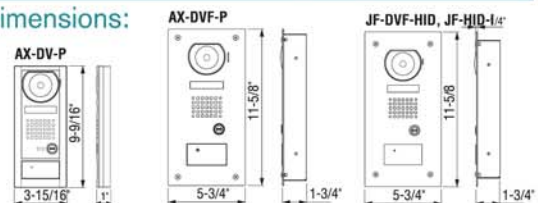

Unit Dimensions:

Distributed by:

#95212 Access Control 7/08

GSA Schedule
GS-35F-0065L

ISO-14001 Certified
Aiphone Co. Ltd.

ISO 9001:2000 Certified
Aiphone Corp.

Deming Prize
Aiphone Co. Ltd.

Aiphone Corporation
1700 130th Ave NE • Bellevue, WA 98005
Ph: (800) 692-0200 • Fax: (425) 455-0071
www.aiphone.com

AIPHONE®