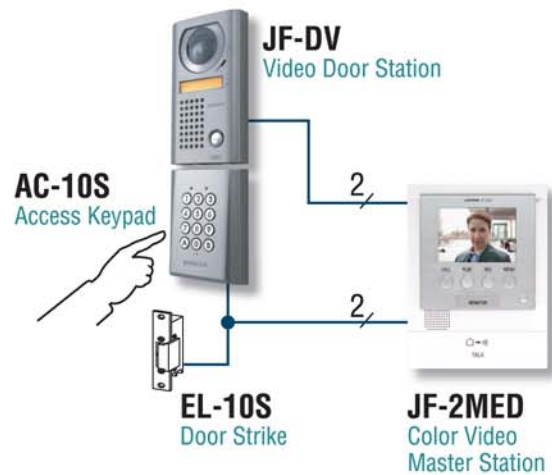

AC-10S
Surface mount keypad

“Legitimate visitors without credentials can be safely and easily identified using Aiphone Video Intercoms.”

Access Control for small facilities...

- Office parks • School portables • Single family homes
- Retail • Clinics • Restaurants • Secured work areas

With up to 100 user codes, Aiphone’s Access Control Keypad allows for quick and easy access to secured areas. The AC-10S matches the design of the JF-Series JF-DV video door station. This system supports up to 2 doors and 3 master stations.

JF Series sample drawing*

*power requirements not illustrated

Unit Dimensions:

Card Access

Stand-alone Prox Reader

- **No access panel** necessary
- Easy-to-install & program
- Cost effective
- Video + audio + card reader = **All-in-One** access control solution

AX-DV-XP
AX Series Integratable Communication Color Video Door Stations

AX-DVF-XP

XP Kit

Includes keypad, program cards, 10 blank cards

"Communication at locked entrances is key especially for those who might be missing theirs."