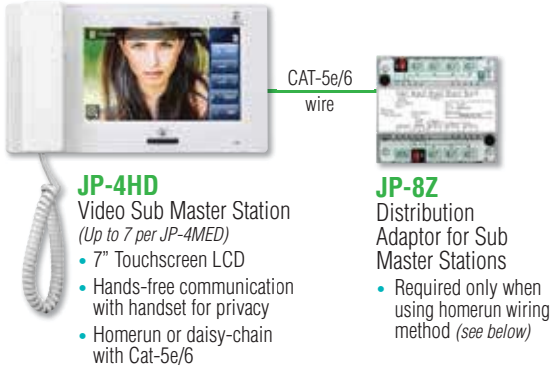

## Monitor Stations

- Listen in on other inside stations
- View video from door stations or CCTV cameras
- Monitor for 30 secs., 60 secs., 120 secs., or continuously 24/7

# JP Series

Video Intercom with Enhanced Picture Quality

**4** Door **8** Inside

Start Here! Select one box set...

...add more inside stations (Up to 7 JP-4HD stations)

...add more door stations (Up to 4 TOTAL per system)

Diagram is for illustrative purposes only. System wiring may vary by installation. Refer to instructions for actual installation directions.