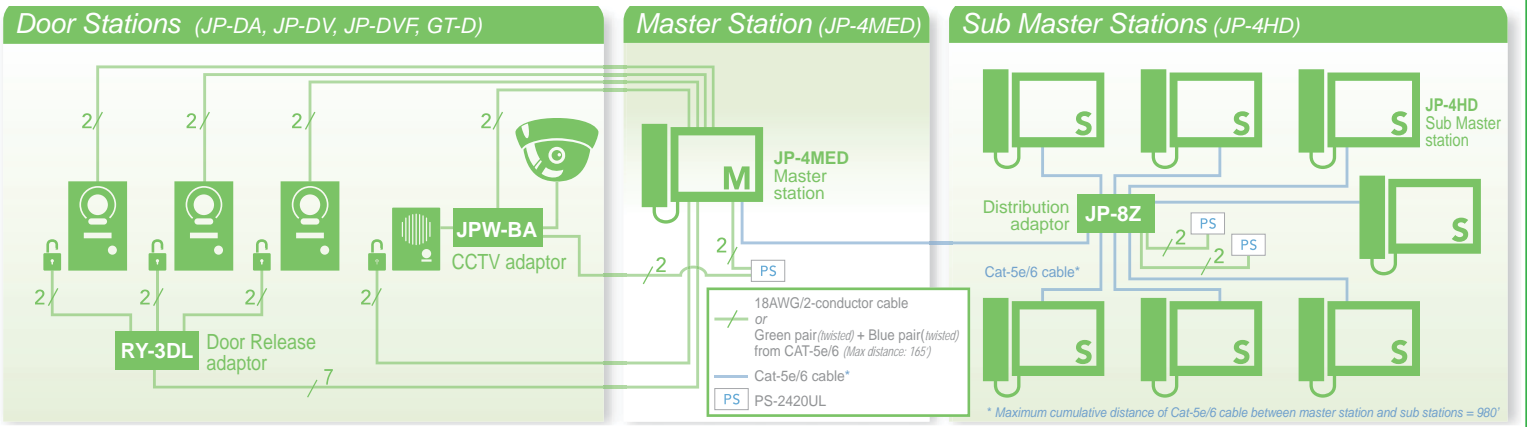

## Monitor Stations

- Listen in on other inside stations
- View video from door stations or CCTV cameras
- Monitor for 30 secs., 60 secs., 120 secs., or continuously 24/7

# JP Series

Video Intercom with Enhanced Picture Quality

**4** Door **8** Inside

Start Here! Select one box set...

...add more inside stations (Up to 7 JP-4HD stations)

...add more door stations (Up to 4 TOTAL per system)

Diagram is for illustrative purposes only. System wiring may vary by installation. Refer to instructions for actual installation directions.

## JP Series Specifications

- Power Source** 24V DC – use PS-2420UL
- Communication** Hands-free (VOX) or handset (full-duplex)
- Video Display** 7" color LCD touchscreen
- Picture Memory** Internal /Built-In: record max. 20 calls (6 images per call) with up to 5 calls protected from overwriting  
SD /SDHC card: record max. 1,000 calls (40 images per call) with up to 100 calls protected from overwriting
- Camera** Type: 1/4" color CMOS  
View Area: 100° vert. x 170° horiz.
- Door Release** Two N/O dry contacts, 24V AC/DC, 500mA (use RY-24L for larger contact rating and use RY-3DL for 3-4 doors)