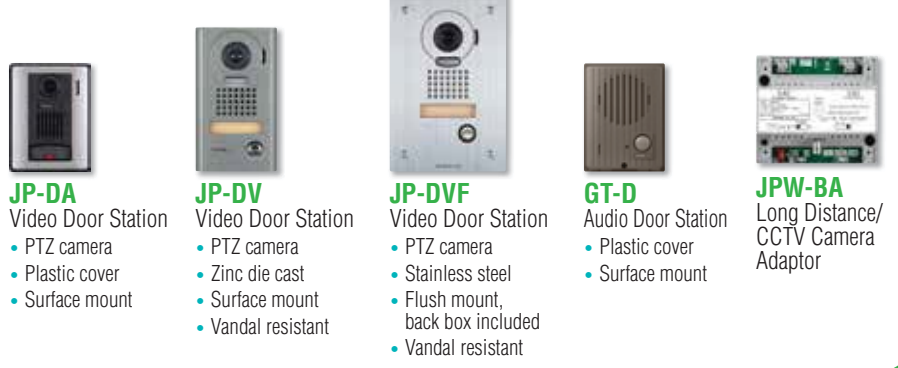

# JP Series

Video Intercom with Enhanced Picture Quality

**4** Door **8** Inside

Start Here! Select one box set...

...add more inside stations (Up to 7 JP-4HD stations)

...add more door stations (Up to 4 TOTAL per system)

Diagram is for illustrative purposes only. System wiring may vary by installation. Refer to instructions for actual installation directions.